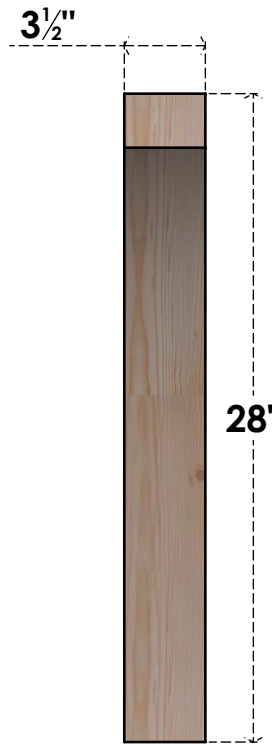

# BRC04X24X28THR00SDF

3 1/2"W X 24"D X 28"H THORTON SMOOTH BRACE, DOUGLAS FIR

**SIDE**

**FRONT**

EKENA MILLWORK  
 2300 WEST MAIN ST.  
 CLARKSVILLE, TX 75426  
 TOLL FREE: 866-607-0453  
 WWW.EKENAMILLWORK.COM

**NOTES**

1. INSTALLATION TO BE COMPLETED IN ACCORDANCE WITH MANUFACTURER'S SPECIFICATIONS.
2. DRAWING MAY NOT BE TO SCALE
3. THIS DRAWING IS INTENDED FOR DESIGN AND PLANNING PURPOSES ONLY.
4. ALL INFORMATION CONTAINED HEREIN WAS CURRENT AT THE TIME OF DEVELOPMENT BUT MUST BE REVIEWED AND APPROVED BY THE PRODUCT MANUFACTURER TO BE CONSIDERED ACCURATE.
5. PRODUCTS ARE NOT KILN DRIED. THIS ITEM IS UNIQUE AND WILL CONTAIN THE NATURAL VARIATIONS THAT THE WOOD SPECIES OFFERS. THIS MAY RESULT IN VARIATIONS UP TO 1/4"