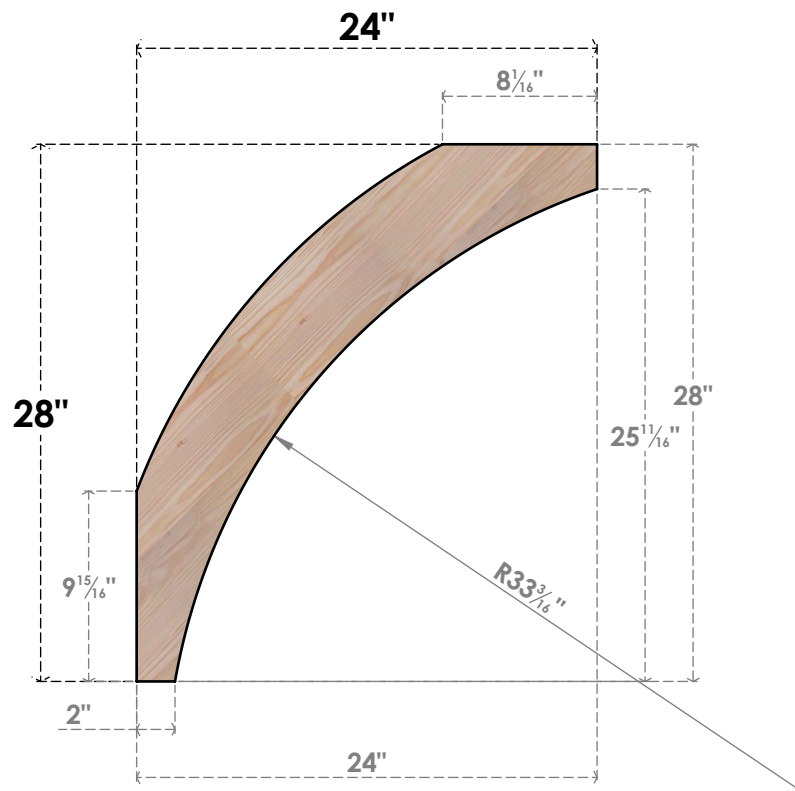

# BRC04X24X28THR00SDF

3 1/2"W X 24"D X 28"H THORTON SMOOTH BRACE, DOUGLAS FIR

**SIDE**

**FRONT**

EKENA MILLWORK  
 2300 WEST MAIN ST.  
 CLARKSVILLE, TX 75426  
 TOLL FREE: 866-607-0453  
 WWW.EKENAMILLWORK.COM